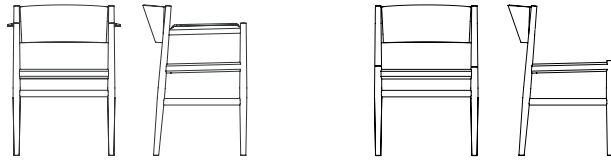

NESTOR

Designed by Tom Stepp

SKU no.	Nestor	JPY Price Ex. VAT
08206	Matt Lacquered Oak - Natural Paper Cord Seat - W/O Armrests	¥ 127.000
08203	Matt Lacquered Oak - Natural Paper Cord Seat - W/ Armrests	¥ 127.000
08106	Sirka Grey Stain Beech - Natural Paper Cord Seat - W/O Armrests	¥ 103.000
08103	Sirka Grey Stain Beech - Natural Paper Cord Seat - W/ Armrests	¥ 118.000
08101	Sirka Grey Stain Beech - Natural Hemp Belt Seat - W/ Armrests	¥ 97.000
08005	Black Stain Beech - Black Paper Cord Seat - W/O Armrests	¥ 103.000
08004	Black Stain Beech - Black Paper Cord Seat - W/ Armrests	¥ 118.000
08002	Black Stain Beech - Black Linen Belt Seat - W/ Armrests	¥ 97.000

Base: FSC certified Solid Oak or Beech

Finish: Matt Lacquered (Oak), Sirka Grey Stain (Beech), Black Stain (Beech)

Webbing: FSC certified Paper Cord, Natural and Black / Natural Hemp / Black Linen

W/O Armrests W: 57 cm D: 53 cm H: 76 cm Sh: 44 cm
Colli Box: H 80 x L 61 x D 61 **Weight Gross/Net:** 7,5 / 4,5 kg

W/ Armrests W: 57 cm D: 53 cm H: 76 cm Sh: 44 cm ARh: 68 cm
Colli Box: H 80 x L 61 x D 61 cm **Weight Gross/Net:** 9.5 / 5 kg

HS Code: 9401 69 00

Country of Origin: Denmark / Slovenia