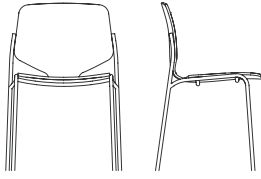

NOVA

Designed by ARDE

SKU no.	Nova	JPY Price Ex. VAT
09001	Natural Lacquered Beech Veneer	¥ 46.000
09002	Sirka Grey Stain Beech Veneer	¥ 46.000
09003	Black Stain Beech Veneer	¥ 46.000

Note: Stackable up to 6 pcs

Shell: FSC Certified Waste Beech Veneer

Finish: Matt Lacquered, Sirka Grey Stain, Black Stain

Frame: Steel with Gun Metal finish

W: 54 cm D: 49 cm H: 78 cm Sh: 45 cm

Colli Box: H 90 x L 56 x D 55 cm Weight Gross/Net: 8.2 / 5.2 kg

HS Code: 9403 20 80

Country of Origin: Poland