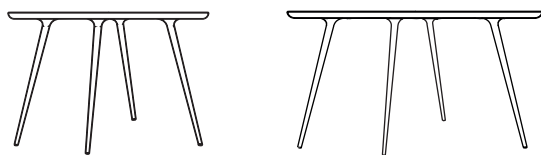

ACCENT DINING TABLE

Designed by Space Copenhagen

SKU no.	Accent Dining Table	JPY Price Ex. VAT
01405	Sirka Grey Stain Lacquered Oak - Ø 110 cm	¥ 251.000
01415	Matt Lacquered Oak - Ø 110 cm	¥ 251.000
01407	Sirka Grey Stain Lacquered Oak - Ø 140 cm	¥ 376.000
01417	Matt Lacquered Oak - Ø 140 cm	¥ 376.000

Base: FSC Certified Oak
Finish: Matt Lacquered, Sirka Grey Stain Lacquered

Ø: 110 cm H: 73 cm
Colli Box: H 15 x L 120 x D 120 cm Weight Gross/Net: 34 / 25 kg

Ø: 140 cm H: 73 cm
Colli Box: H 25 x L 150 x D 150 cm Weight Gross/Net: 50 / 30 kg

HS Code: 9403 60 10
Country of Origin: Slovenia

ACCENT CAFÉ TABLE

Designed by Space Copenhagen

SKU no.	Accent Café Table	JPY Price Ex. VAT
01406	Sirka Grey Stain Lacquered Oak	¥ 123.000
01416	Matt Lacquered Oak	¥ 123.000

Base: FSC Certified Oak
Finish: Matt Lacquered, Sirka Grey Stain Lacquered

Ø: 70 cm H: 73 cm
Colli Box: H 15 x L 80 x D 80 cm Weight Gross/Net: 18 / 12 kg

HS Code: 9403 60 10
Country of Origin: Slovenia