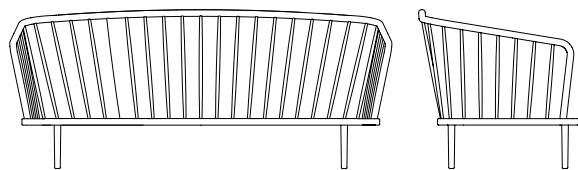

MOLLIS SOFA

Designed by byKATO

SKU no.	Mollis Sofa	JPY Price Ex. VAT
05030	Black Stain Oak - Kvadrat Re-wool	¥ 581.000

Frame: FSC Certified Oak
Finish: Black Stain Lacquered
Upholstery: Kvadrat Re-wool Textile - 40 % Recycled Wool
Foam: Polyurethane

L: 203 cm D: 85 cm H: 81 cm Sh: 37 cm Sd: 73 cm
Colli Box: H 91 x L 213 x D 95 Weight Gross/Net: NA

HS Code: 9401 6100
Country of Origin: Vietnam