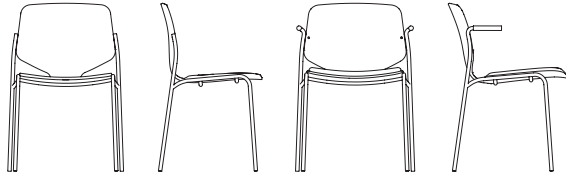

NOVA SEA
Designed by ARDE

NEW

SKU no.	Nova Sea	JPY Price Ex. VAT
09011	w. Foamed seat w/o armrest	¥ 81.000
09012	w. Foamed seat w. armrest	¥ 92.000
09013	w/o Foamed seat w/o armrest	¥ 52.000
09014	w/o Foamed seat w. armrest	¥ 64.000

Note: Stackable up to 6 pcs (12 pcs on a chair trolley)

Shell: Shell: 96% Recycled fishnets and recycled plastic

Upholstered seat: Fabrics made from 98% post-consumer recycled polyester

Frame: Steel w. Gun Metal finish

W: 55 cm D: 59 cm H: 80 cm Sh: 48 cm /

Colli Box: H 90 cm x L 56 cm x D 55 cm Weight Gross/Net: 8.2 / 5.2 kg

HS Code: 9403 20 80

Country of Origin: Denmark