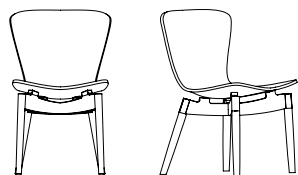

SHELL DINING CHAIR

Designed by Michael Dreeben

SKU no.	Shell Dining Chair	JPY Price Ex. VAT
02211/02290	Dunes Rust Leather Seat - Matt Lacquered Oak Base	¥ 233.000
02211/02291	Dunes Rust Leather Seat - Sirka Grey Stain Oak Base	¥ 233.000
02211/02292	Dunes Rust Leather Seat - Black Stain Oak Base	¥ 233.000
02212/02290	Dunes Rust Leather Seat - Matt Lacquered Oak Base	¥ 233.000
02212/02291	Dunes Rust Leather Seat - Sirka Grey Stain Oak Base	¥ 233.000
02212/02292	Dunes Rust Leather Seat - Black Stain Oak Base	¥ 233.000
02221/02290	Ultra Cognac Leather Seat - Matt Lacquered Oak Base	¥ 125.000
02221/02291	Ultra Cognac Leather Seat - Sirka Grey Stain Oak Base	¥ 125.000
02221/02292	Ultra Cognac Leather Seat - Black Stain Oak Base	¥ 125.000
02222/02290	Ultra Black Leather Seat - Matt Lacquered Oak Base	¥ 125.000
02222/02291	Ultra Black Leather Seat - Sirka Grey Stain Oak Base	¥ 125.000
02222/02292	Ultra Black Leather Seat - Black Stain Oak Base	¥ 125.000
02223/02290	Ultra Brandy Leather Seat - Matt Lacquered Oak Base	¥ 125.000
02223/02291	Ultra Brandy Leather Seat - Sirka Grey Stain Oak Base	¥ 125.000
02223/02292	Ultra Brandy Leather Seat - Black Stain Oak Base	¥ 125.000

Base: FSC Certified Oak

Finish: Matt Lacquered, Sirka Grey Stain, Black Stain

Upholstery: Sørensen Dunes Aniline Leather / Sørensen Ultra Pigmented Leather

W: 49 cm D: 57 cm H: 87 cm Sh: 45 cm

Colli Box: H 91 x L 55 x D 55 cm Weight Gross/Net: 11 / 9 kg

HS Code: 9401 61 00

Country of Origin: Denmark