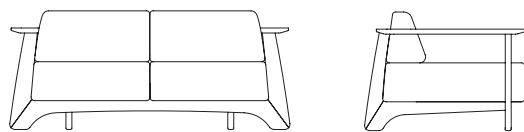

LEGACY SOFA

Designed by PEDERJESSEN

SKU no.	Legacy Sofa <i>12 week leadtime</i>	JPY Price Ex. VAT
05001	Royal Nubuck Almond Leather - Sirka Grey Stain Oak	¥ 1.043.000
05002	Molly Textile - Sirka Grey Stain Oak	¥ 1.043.000

Frame: FSC Certified Oak
Finish: Sirka Grey Stain Lacquered
Upholstery: Sørensens Royal Nubuck Almond, Aniline leather / Kvadrat Molly
Foam seat: CMHR / Crib 5 Test

L: 178 cm D: 98.5 cm H: 72 cm Sh: 41 cm Sd: 62.5 cm
Colli Box: H 82 x L 188 x D 108.5 Weight Gross/Net: NA

HS Code: 9401 6100
Country of Origin: Slovenia